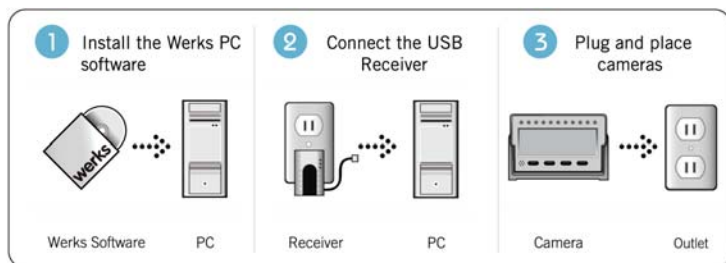

EASY 3-STEP SETUP

APPLICATIONS

LukWerks lets you conveniently see and protect what's important to you from anywhere in the world.

- Secure your first or second home
- Monitor your small business
- Keep a safe eye on your children
- Watch your pets while you are away